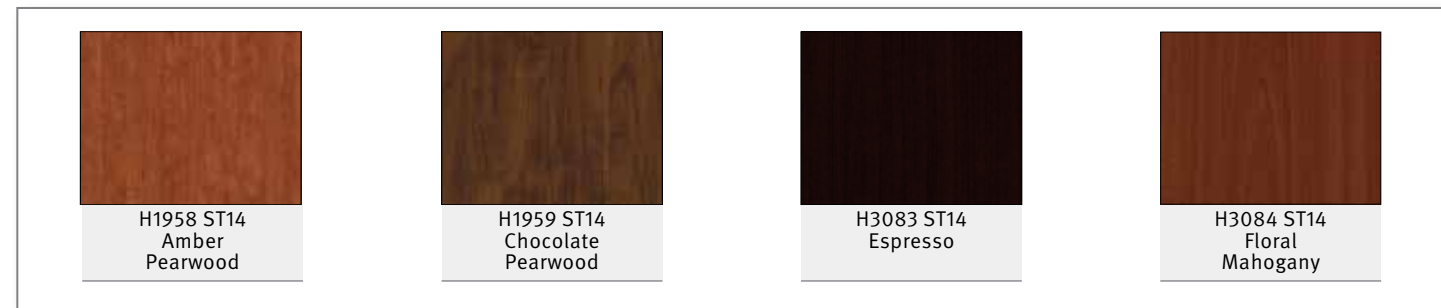

End-grain Edgebanding

The End-grain Edgebanding has the look and feel of sawn timber, complete with its annual rings, for a highly authentic result. They are available in several decors chosen for their highly natural wood effect, and perfectly complement the Feelwood textures.

Mid-West Region In-Stock Colors

Price Group 1

Price Group 3

Price Group 4

Price Group 5

Price Group 6

Price Group 7

Mid-West Region In-Stock Colors (contd.)

Price Group 8

H1176 ST37
White
Halifax Oak

H1180 ST37
Natural
Halifax Oak

H1181 ST37
Tobacco
Halifax Oak

H1210 ST33
Grey-Beige
Tossini Elm

H1212 ST33
Brown
Tossini Elm

H1220 ST33
Hazelnut
Tossini Elm

H1221 ST33
Espresso
Tossini Elm